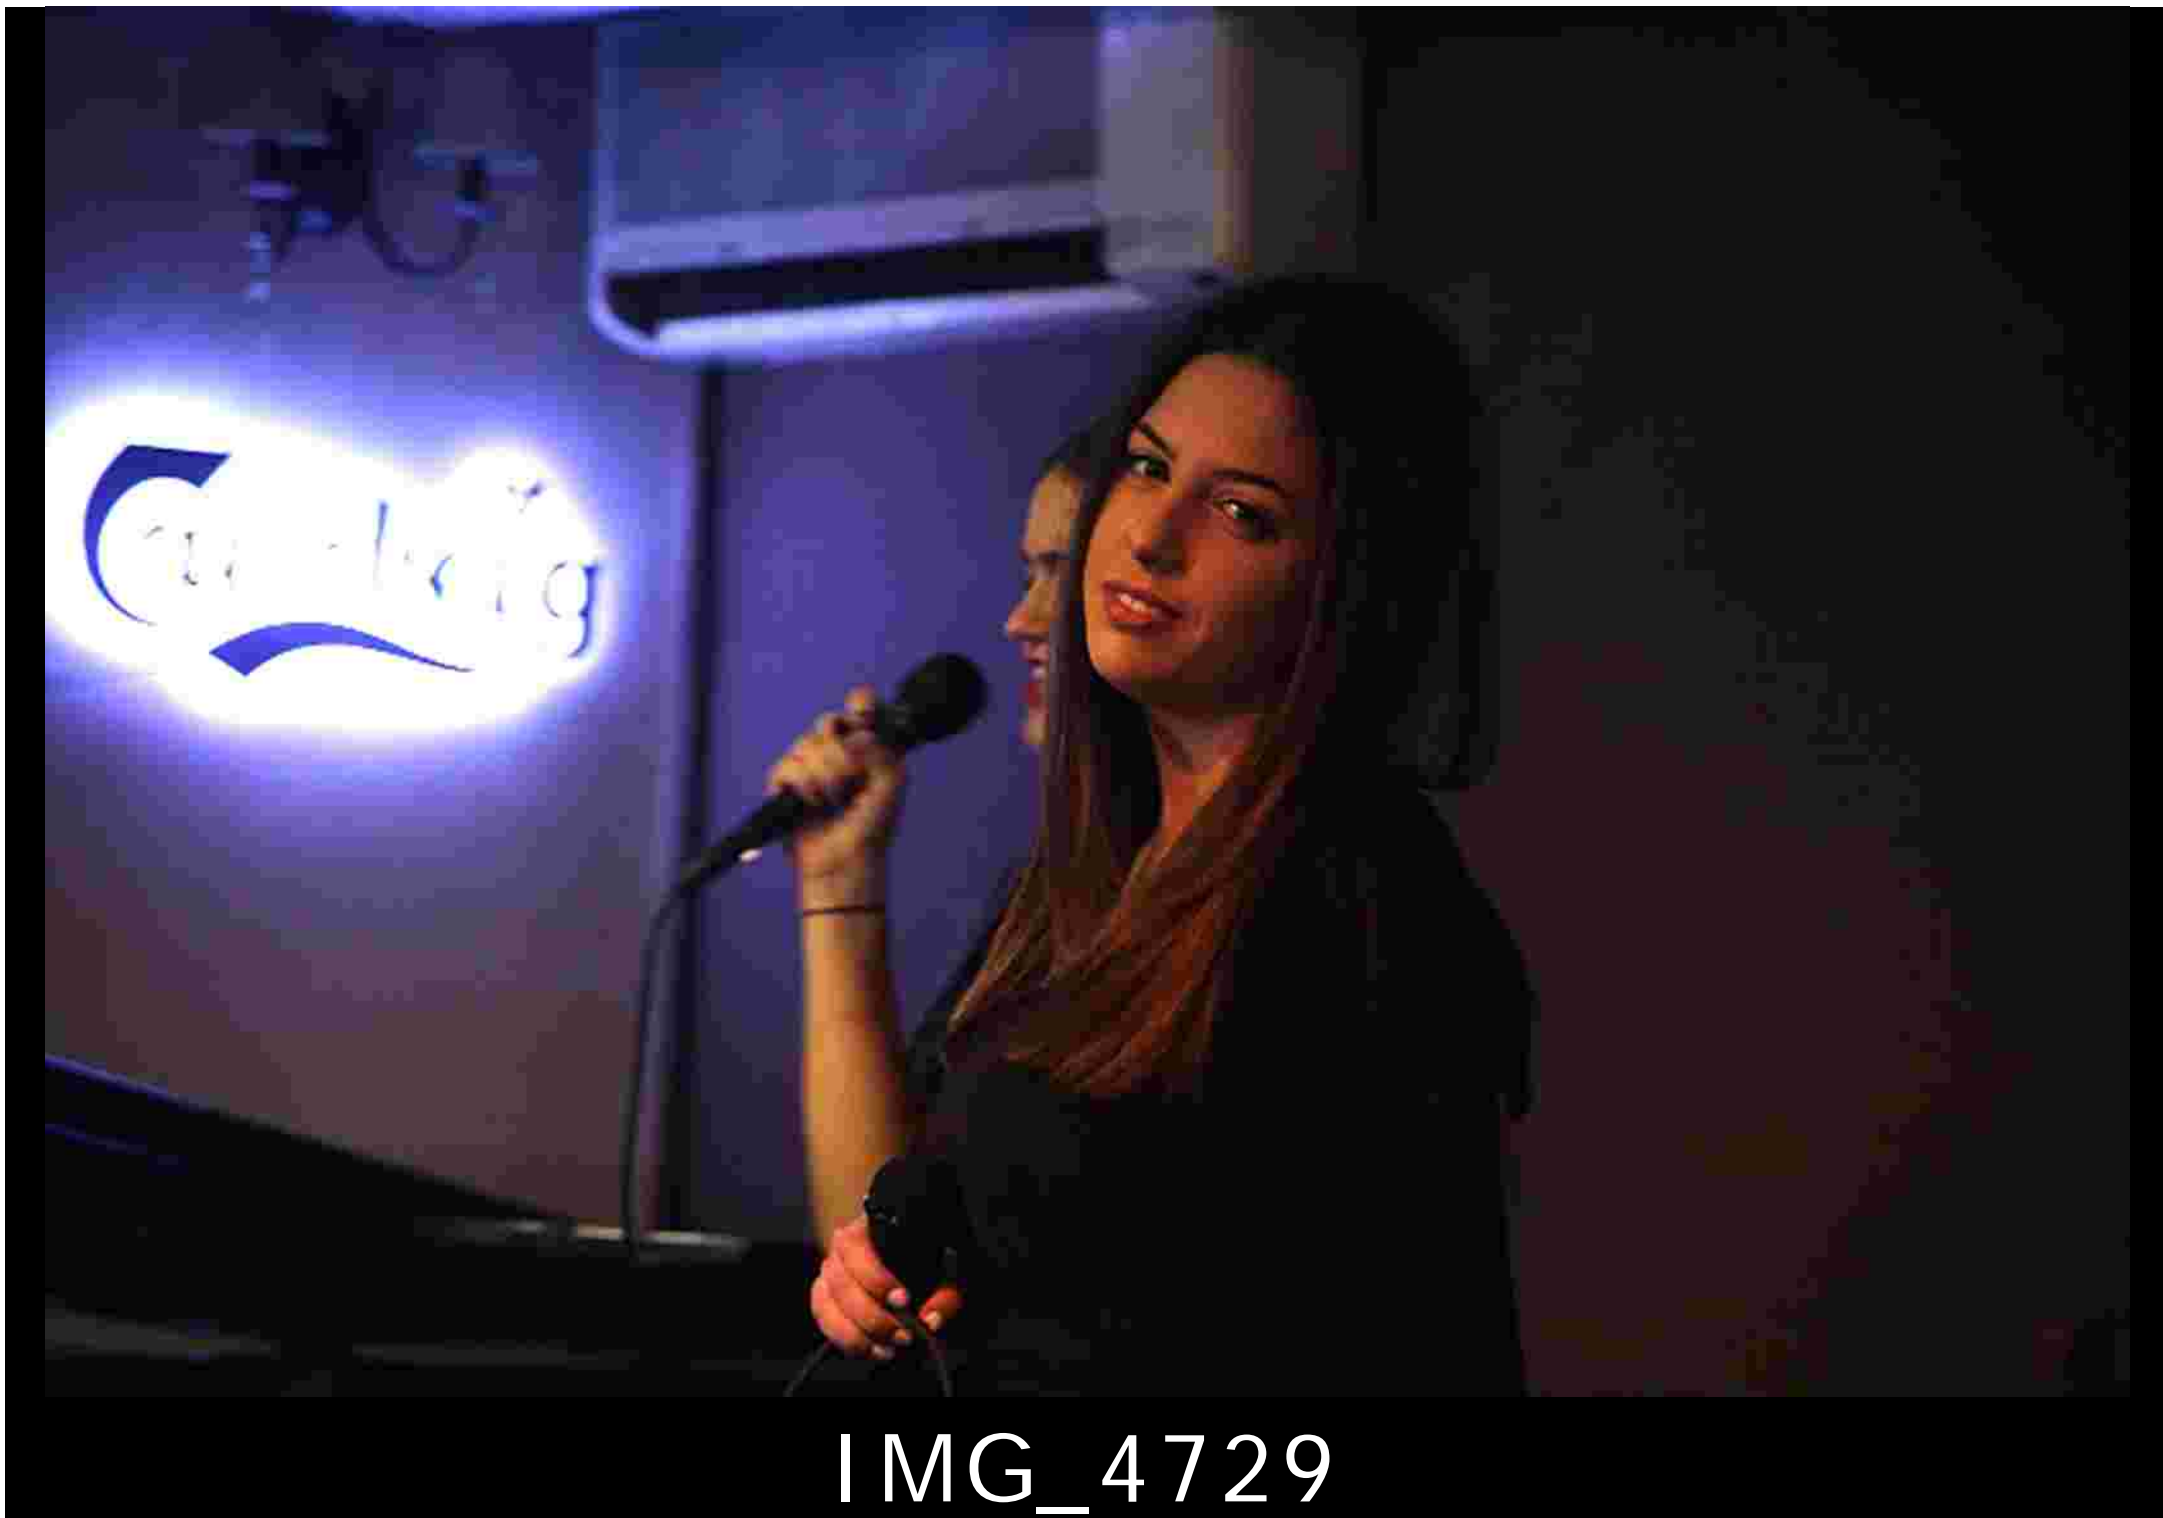

IMG\_4725

IMG\_4726

IMG\_4727

A photograph of two women performing on a stage. The woman on the left is singing into a microphone. The woman on the right is standing next to her, looking towards the same direction. In the background, a large, illuminated Carlsberg logo is visible. The scene is dimly lit, with the primary light source being the glowing logo and some stage lighting.

Carlsberg

IMG\_4728

IMG\_4729

A photograph of two young women performing on a stage. They are both wearing dark, possibly black, clothing. The woman on the left is holding a black microphone to her mouth and has her eyes closed. The woman on the right is also holding a microphone and is singing with her mouth open. In the background, there is a glowing blue sign that says "Heineken" in a stylized font. The lighting is dim, with the blue glow from the sign providing a focal point. The overall atmosphere is that of a live performance in a dimly lit venue.