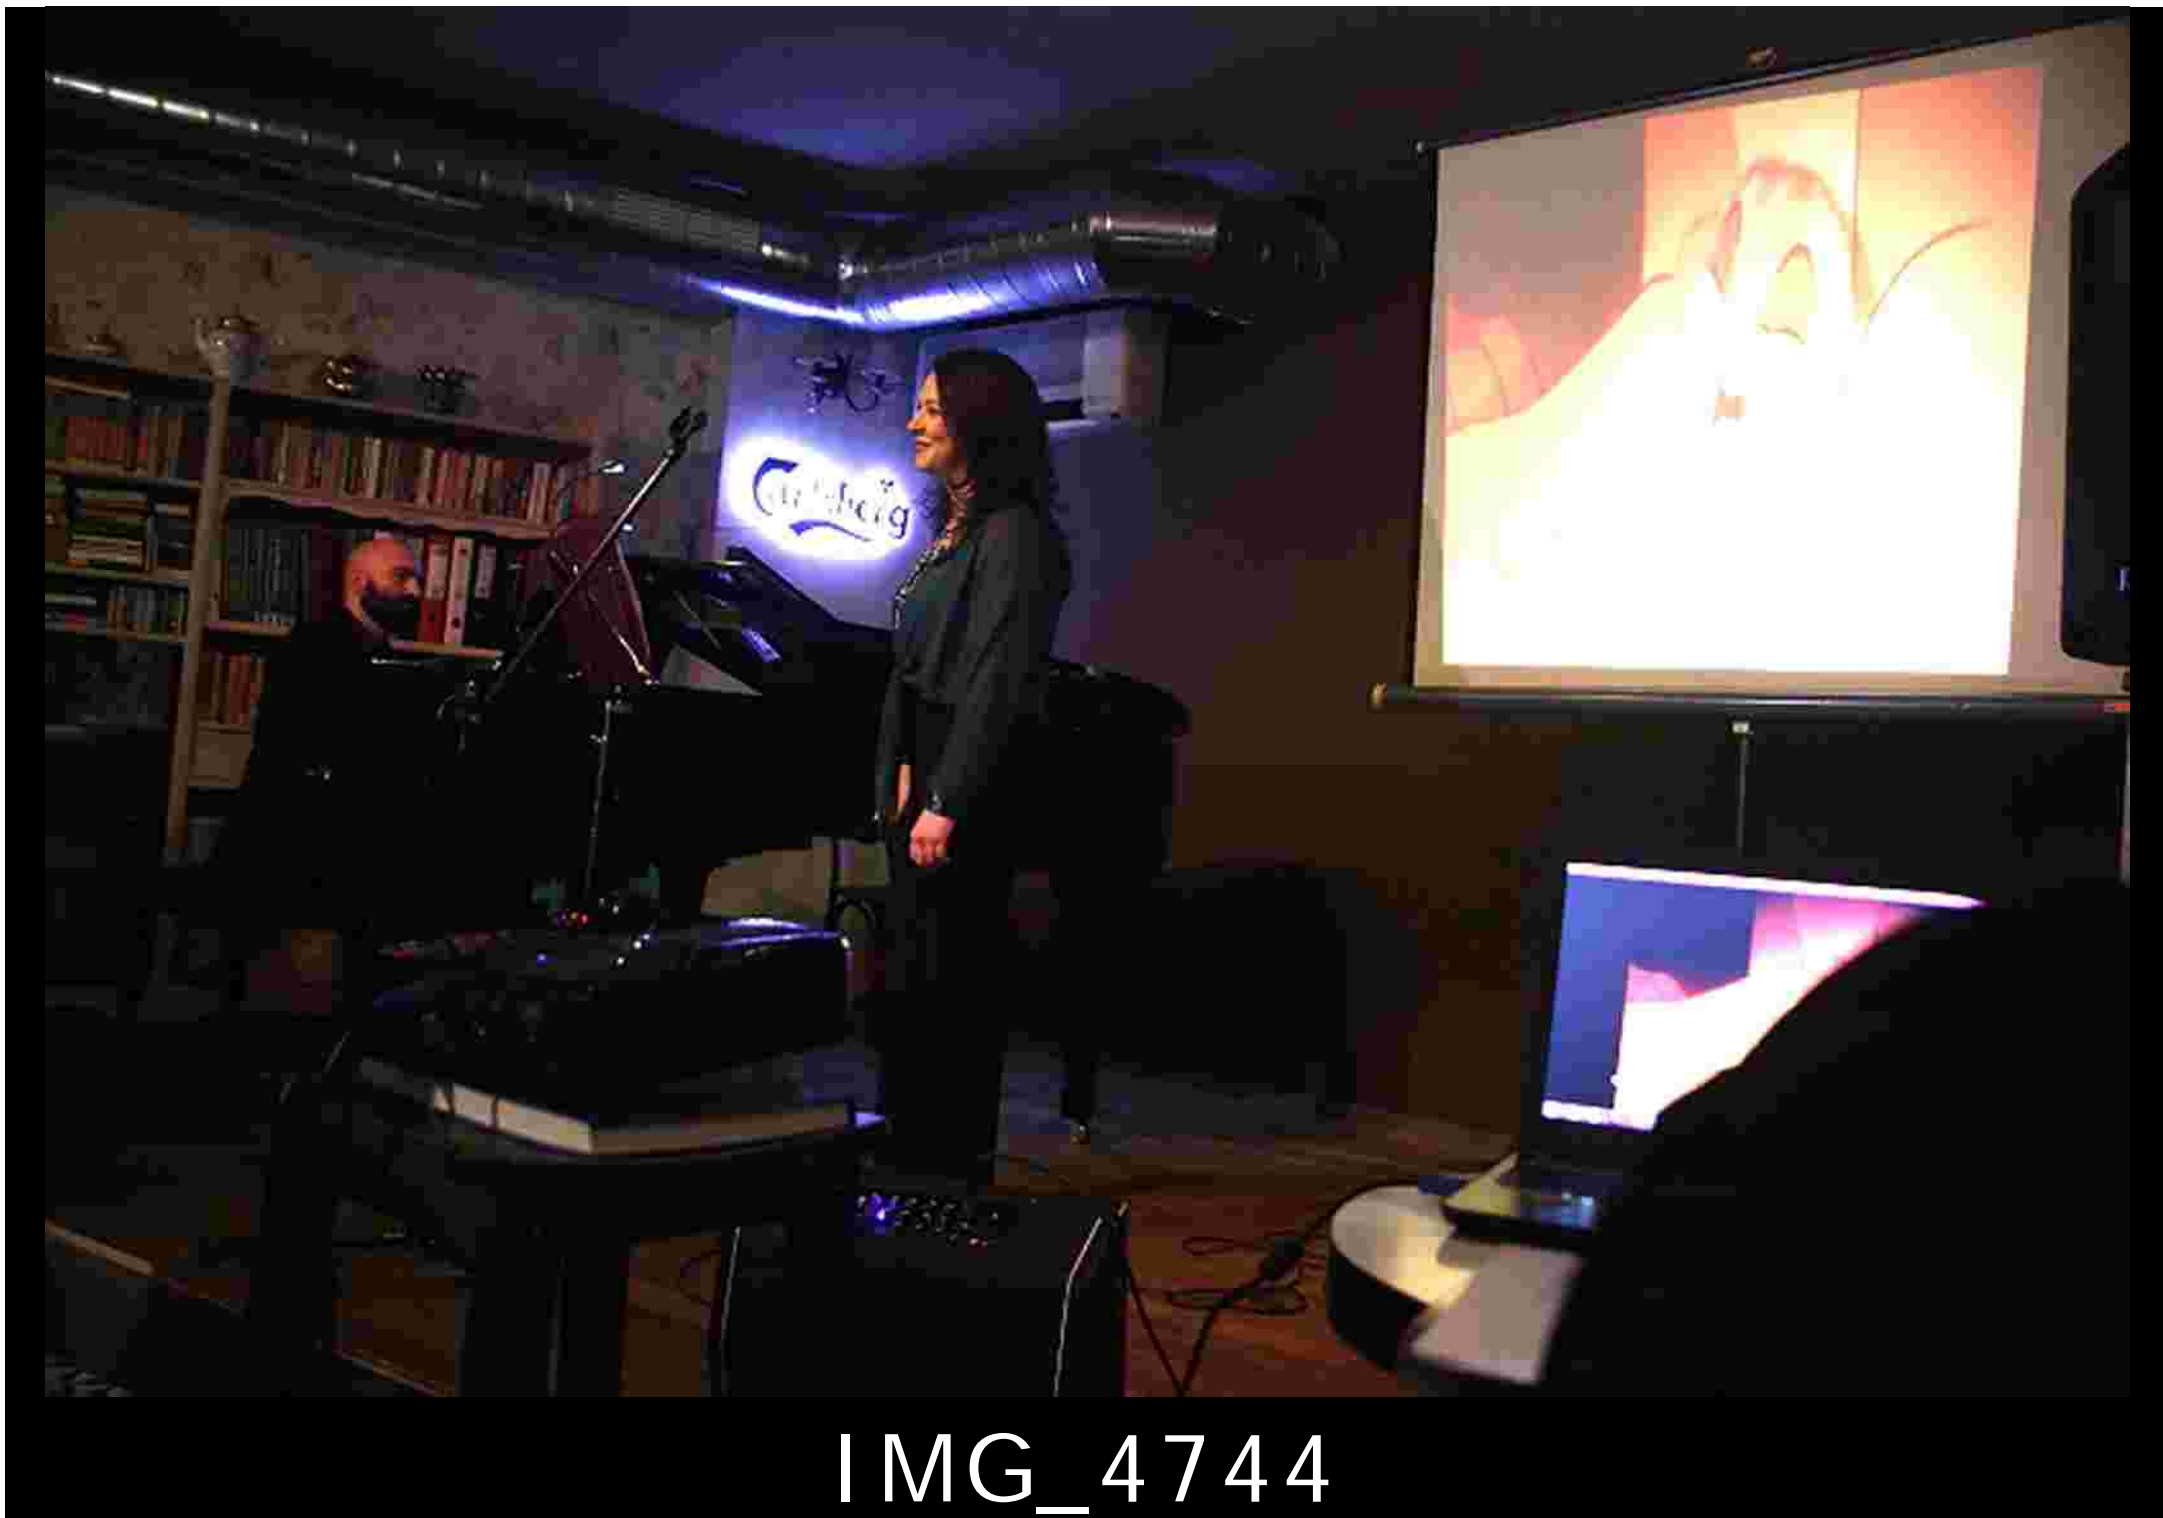

IMG\_4725

IMG\_4726

IMG\_4727

A photograph of two women performing on a stage. The woman on the left is singing into a microphone. The woman on the right is standing next to her, looking towards the same direction. In the background, a large, illuminated Carlsberg logo is visible. The scene is dimly lit, with the primary light source being the glowing logo and some stage lighting.

Carlsberg

IMG\_4728

IMG\_4729

A photograph of two young women performing on a stage. They are both wearing dark, possibly black, clothing. The woman on the left is holding a black microphone to her mouth and has her eyes closed. The woman on the right is also holding a microphone and is singing with her mouth open. In the background, there is a glowing blue sign that says "Heineken" in a stylized font. The lighting is dim, with the blue glow from the sign providing a focal point. The overall atmosphere is that of a live performance in a dimly lit venue.

IMG\_4737

A photograph of two women singing into microphones in a dimly lit room, likely a karaoke bar. The woman on the left is looking towards the camera, while the woman on the right is looking down at her microphone. The background is dark with some blue ambient lighting.

IMG\_4738

IMG\_4739

IMG\_4740

IMG\_4741

IMG\_4742

IMG\_4743

IMG\_4744

IMG\_4745