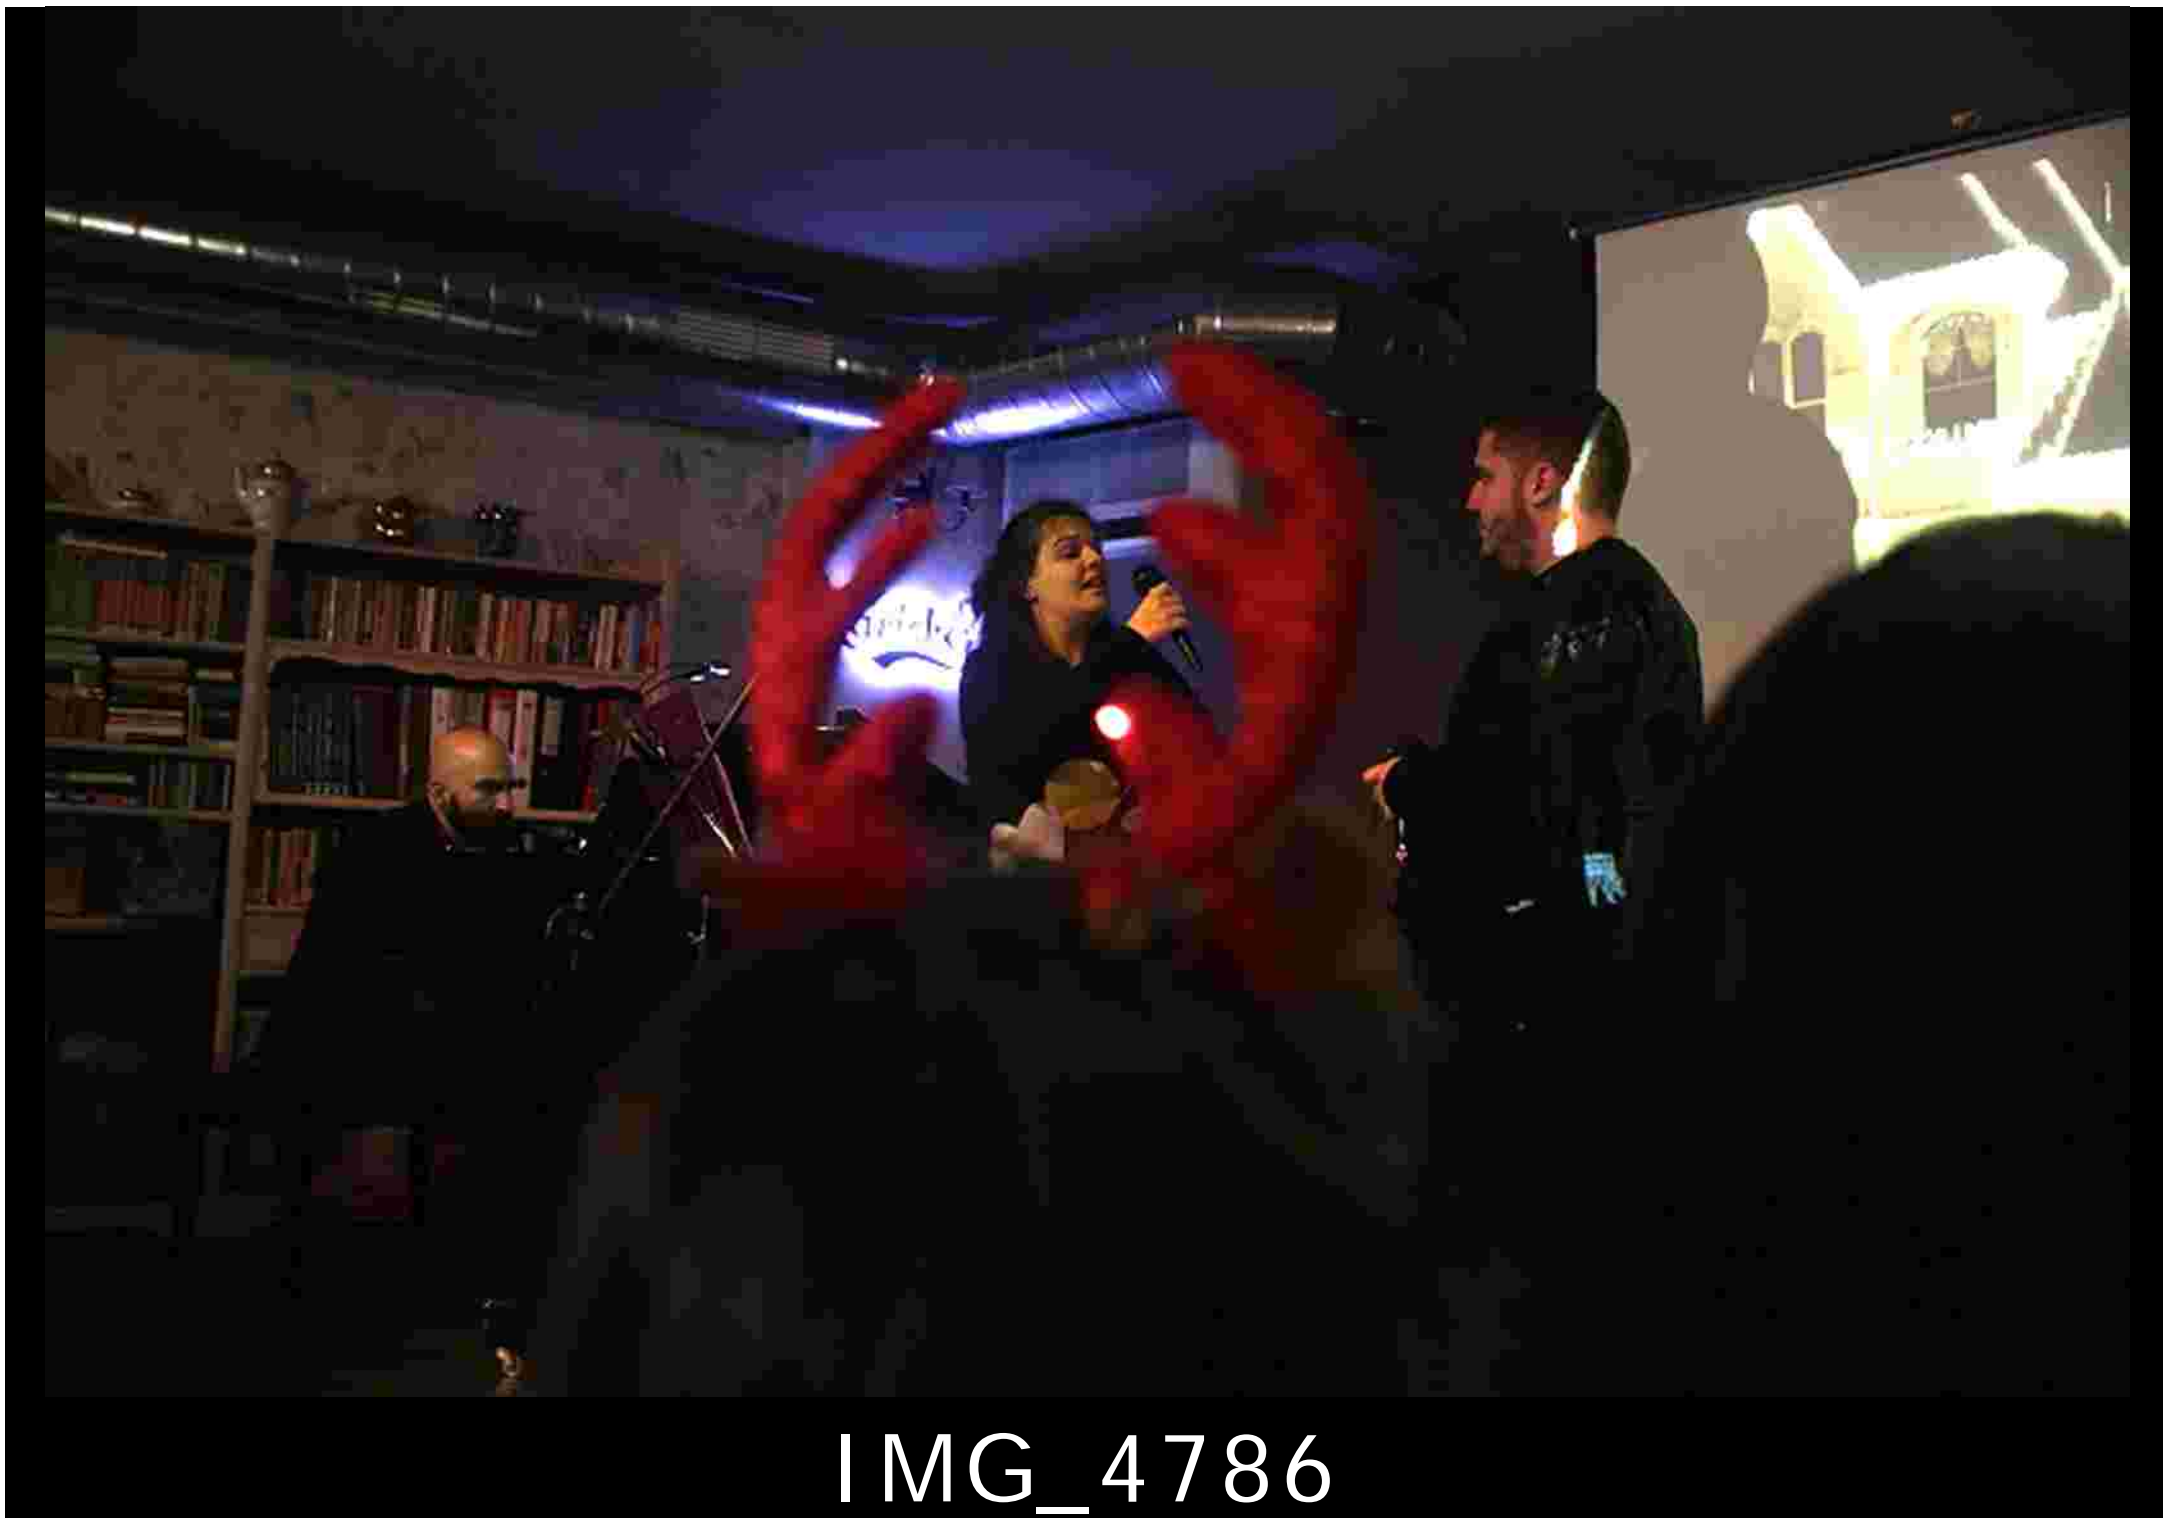

IMG\_4774

IMG\_4775

IMG\_4777

IMG\_4778

IMG\_4780

IMG\_4781

IMG\_4786

IMG\_4787

IMG\_4789

IMG\_4790

A photograph of two men performing on a stage. The man on the left is wearing a grey t-shirt with the word 'PLAY' on it and is holding a microphone to his mouth. The man on the right is wearing a black and white striped t-shirt and is also holding a microphone. In the background, there is a large, illuminated Carlsberg logo. The scene is dimly lit, with the Carlsberg sign providing the main source of light.